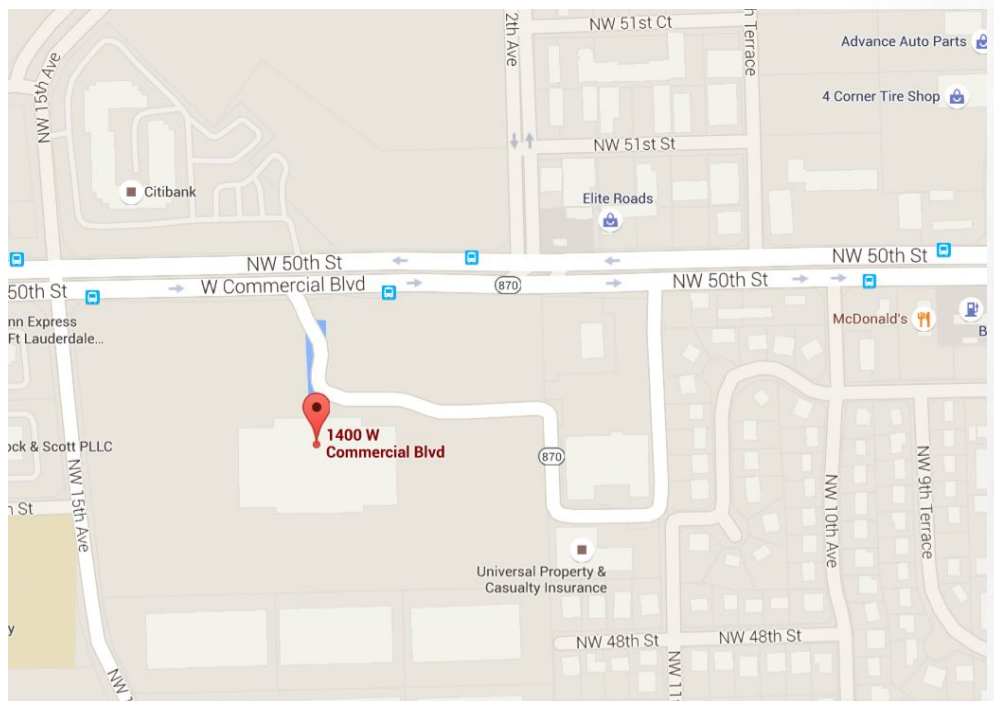

STERLING TRAINING FT. LAUDERDALE

NORTH BROWARD REGIONAL SERVICE CENTER FLORIDA DEPARTMENT OF CHILDREN AND FAMILIES

1400 W. Commercial Blvd.
Conference Room 203
Ft. Lauderdale, FL 33309

CONTACT INFO:

Alfred Papa
954-375-3355

PARKING:

Park in any available slot
but must enter the building
through front door by flags

SECURITY:

Please arrive 30 minutes
prior to class start as
you must check in at front
desk to obtain security
badge for entrance

DINING:

Lunch is a 60 minute break and there are sufficient fast food opportunities nearby or you may choose to "brown bag" your lunch. There are vending machines for drinks.

HOTELS:

Holiday Inn Express & Suites
1500 W Commercial Blvd.
Ft. Lauderdale, FL 33309
877-410-6667

Ft. Lauderdale Marriott North
6650 N Andrews Avenue
Ft. Lauderdale, FL 33309
954-771-0440